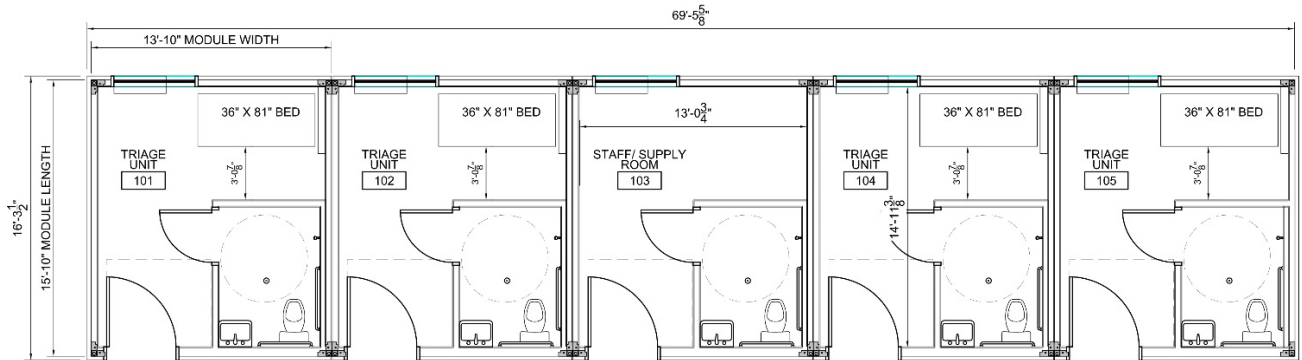

**MODULAR CARE AND CONTROL UNIT**

**Z Modular® Care & Control Unit**

Approx. 1,000 – 1,400sqft per Unit  
 Approx. 210 - 360sqft per Module  
 5 – 14 Rooms per Unit  
 Service and Utility Modules

**Contact:**  
 Z Modular  
 Email: [Chris.Waters@z-modular.com](mailto:Chris.Waters@z-modular.com)