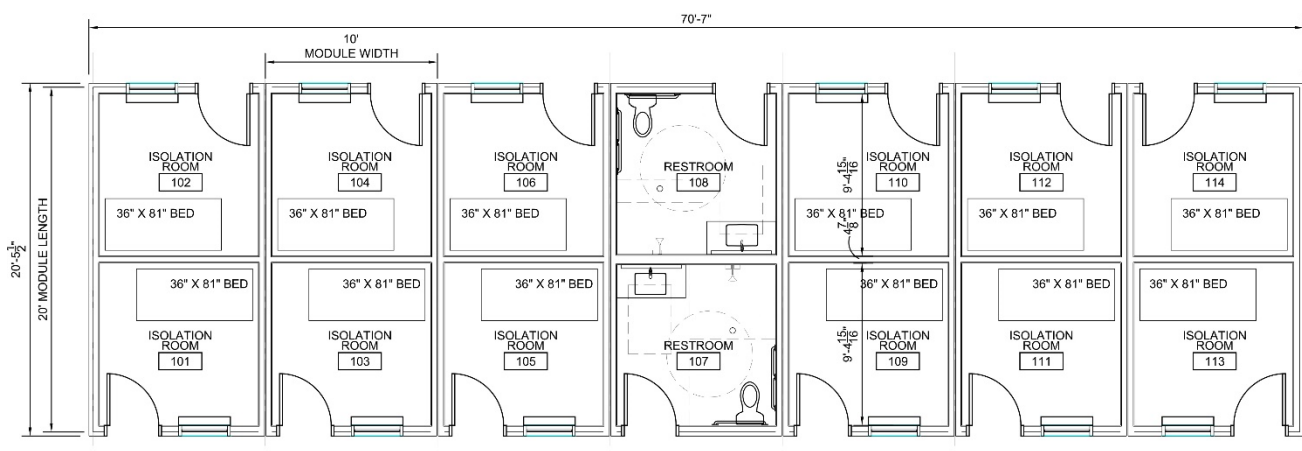

**MODULAR CARE AND CONTROL UNIT**

**Z Modular® Care & Control Unit**

Approx. 1,000 – 1,400sqft per Unit  
 Approx. 210 - 360sqft per Module  
 5 – 14 Rooms per Unit  
 Service and Utility Modules

**Contact:**  
 Z Modular  
 Email: [Chris.Waters@z-modular.com](mailto:Chris.Waters@z-modular.com)