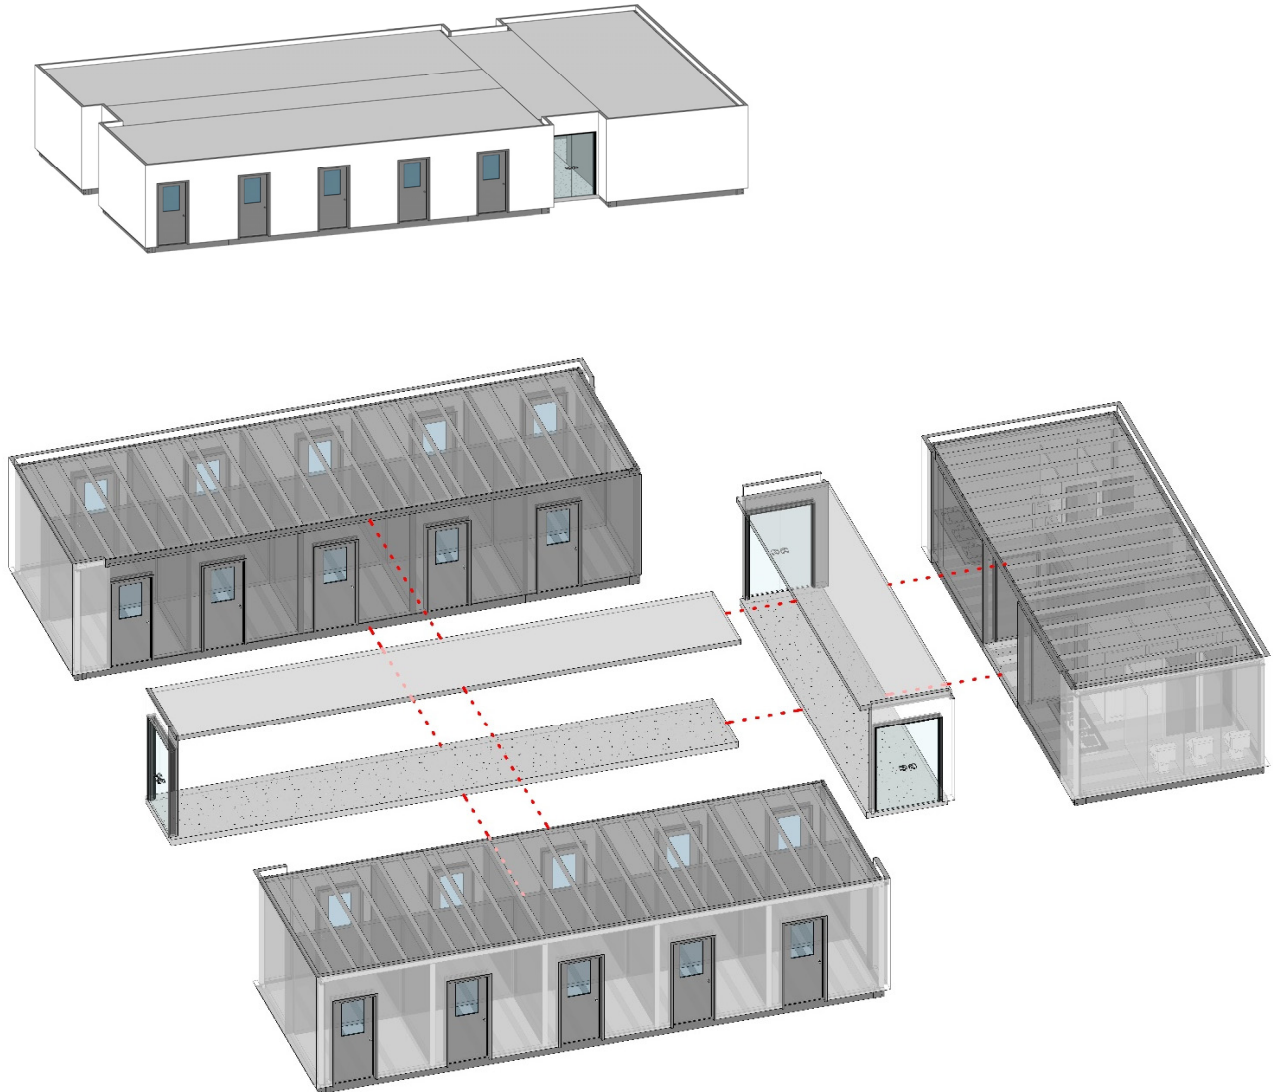

MODULAR CARE AND CONTROL UNIT

Z Modular® Care & Control Unit

Approx. 2,100sqft / 195m² per Unit
Approx. 620sqft / 60m² per Module
20 Rooms per Unit
10 Rooms per Module
Service and Utility Modules

Contact: